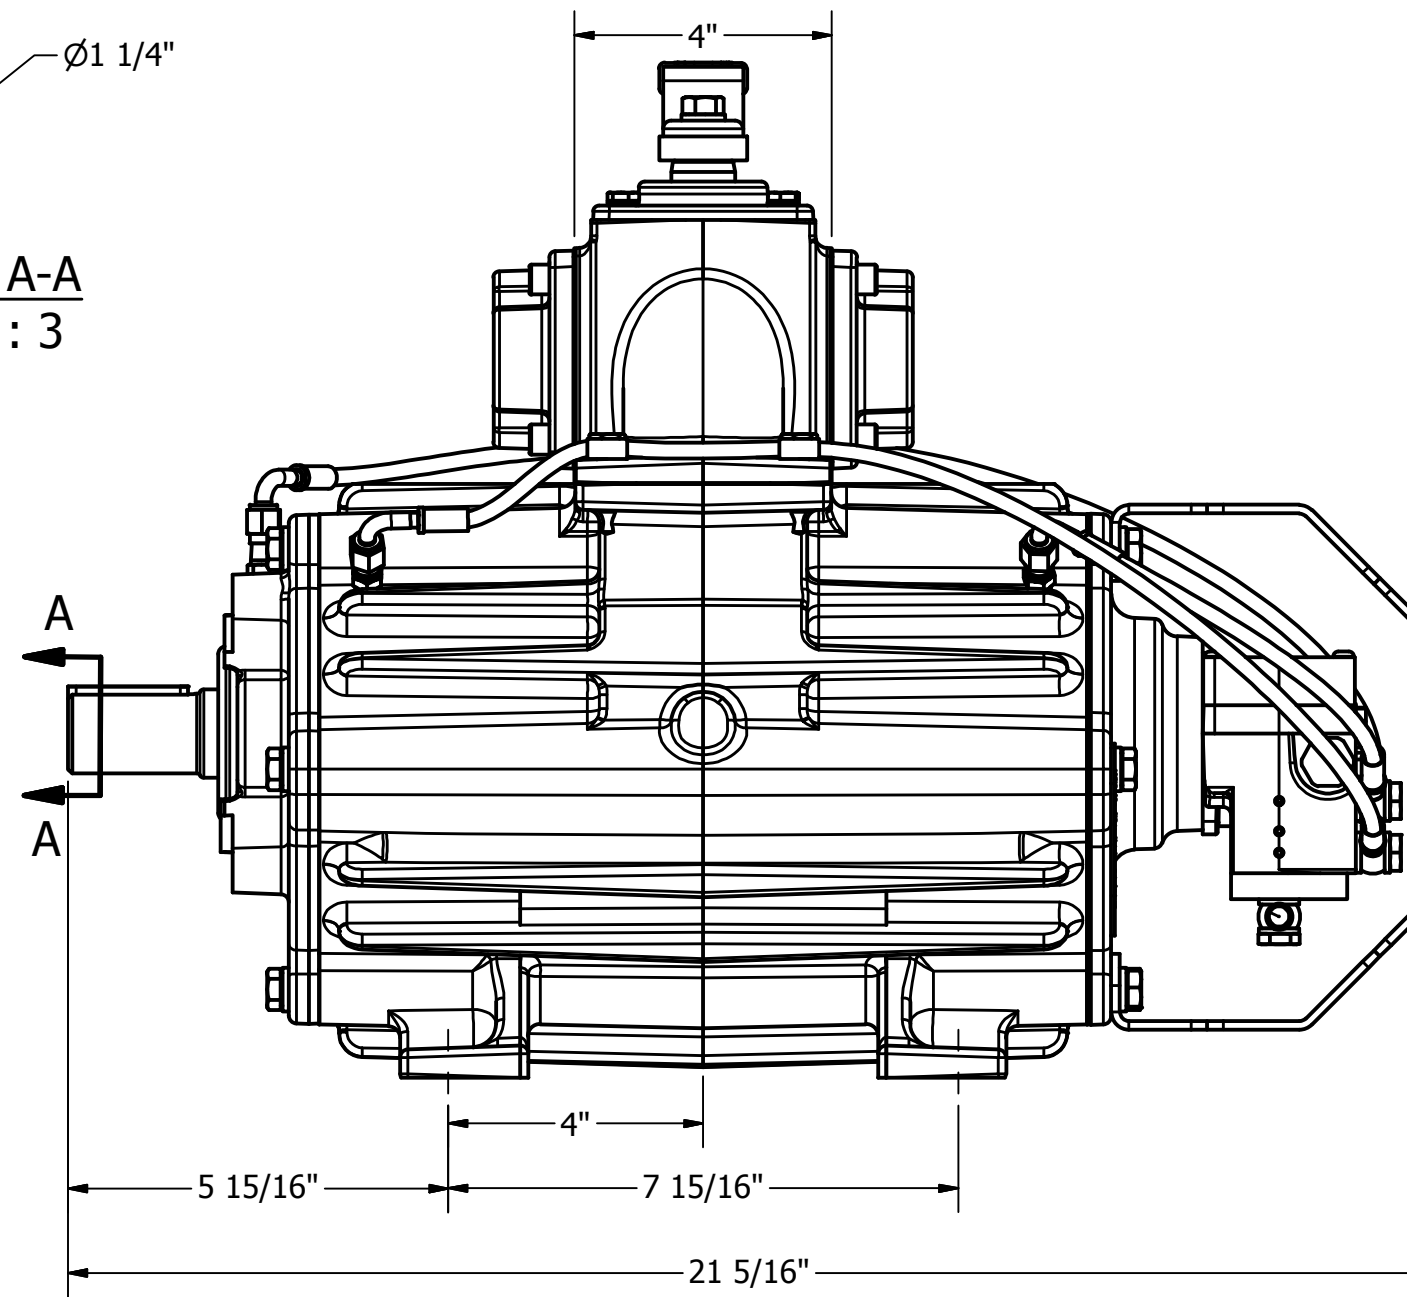

SECTION: A-A
SCALE: 1 : 3

National Vacuum Equipment, Inc.

Challenger Series 304 Vacuum Pump

Part #110-304-D (Clockwise)

Part #110-304-S (Counter Clockwise)

Part #117-304-HYD-S (Counter Clockwise with Hydraulic Drive Option)